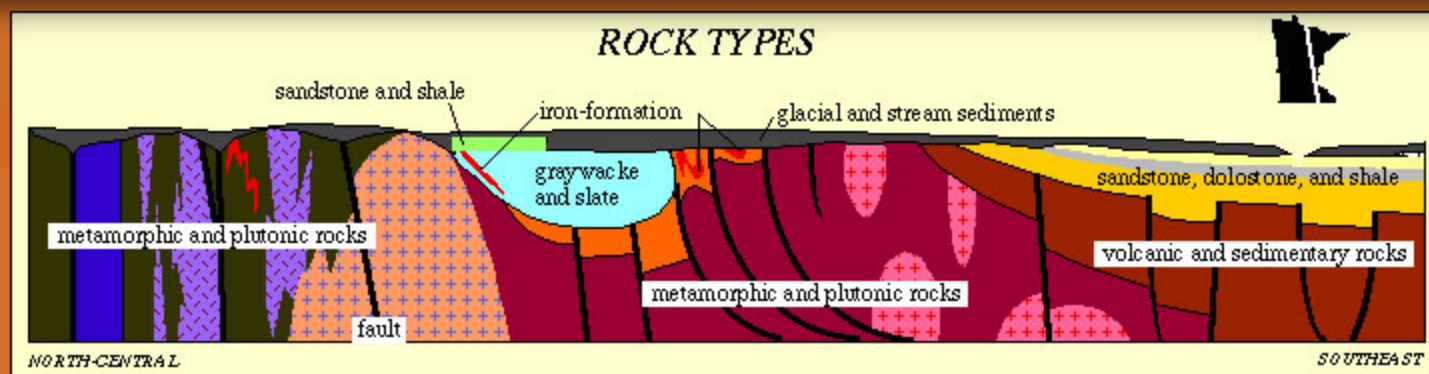

[Address Book](#) ▾

[Add Item](#) ▾

[GSM Board Documents](#) ▾

[GSM Video Library](#) ▾

[List Event Notices](#)

[Home](#)

[Events](#) ▾

[Members](#) ▾

[Link](#)

[Outreach](#) ▾

[About Us](#) ▾

GSM Video Library *GSM Video Library* has been deleted.

[Deleted](#)

Welcome to the Geological Society of Minnesota

The **Geological Society of Minnesota** is a public-spirited, nonprofit educational organization that has been in operation since 1938. Our ongoing mission has been to promote public interest and supply educational support in the geological sciences. We do this by sponsoring free lectures and labs at the University of Minnesota, conducting statewide and regional field trips, holding classroom presentations for schools, maintaining a media library, publishing relevant information for public distribution, and maintaining and expanding upon a series of geological markers located throughout the state.