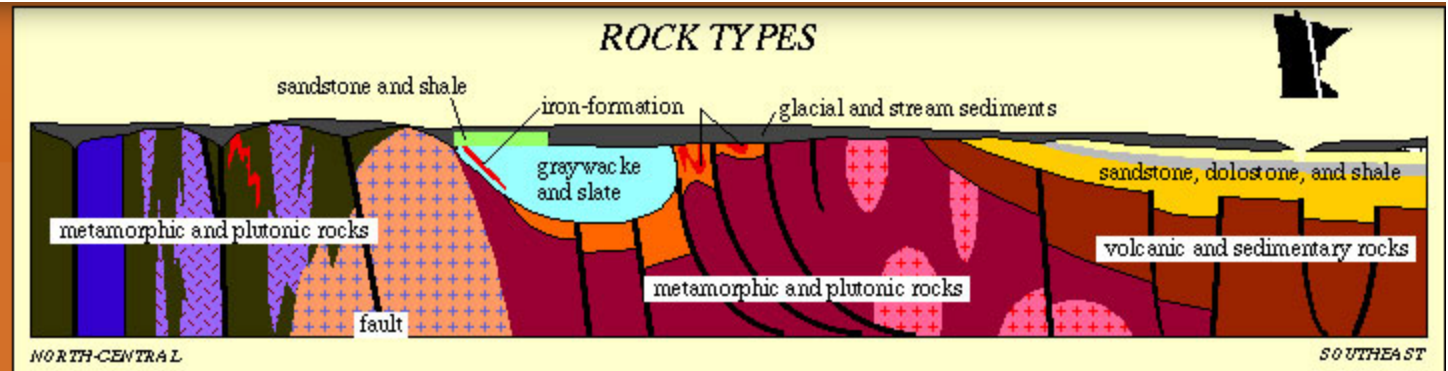

- Address Book ▾
- Add Item ▾
- GSM Board Documents ▾
- GSM Video Library ▾
- List Event Notices
- Home
- Events ▾
- Members ▾
- Link
- Outreach ▾
- About Us ▾

GSM Video Library

- View
- Edit
- Track

UPC:

UPC

Video Title:

Title of Video

Producer/Distributor:

P/D

Disks:

1

Length (min):

90

Year Created:

2007

Description and/or Review:

Description

Click edit on video item to delete