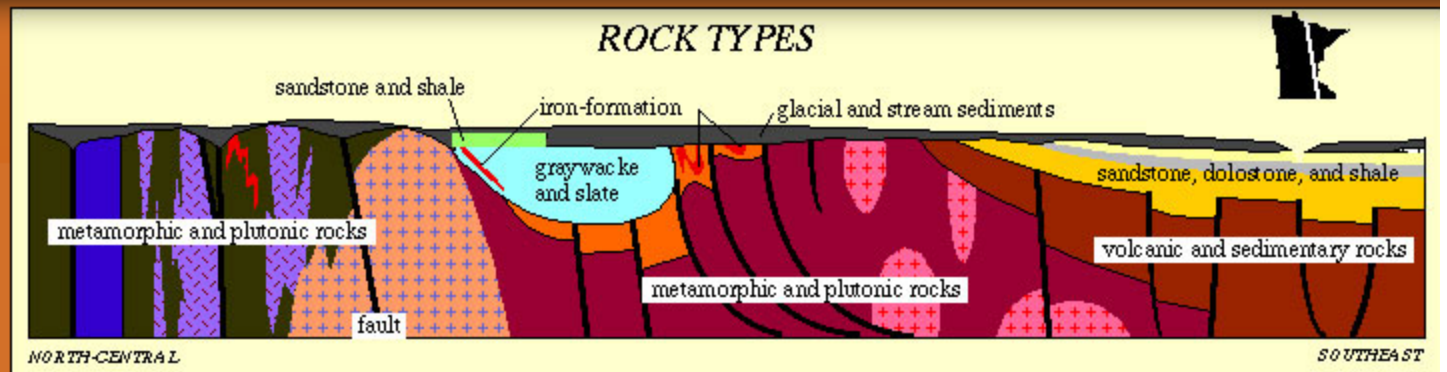

[Address Book](#) ▾

[Add Item](#) ▾

[GSM Board Documents](#) ▾

[GSM Video Library](#) ▾

[List Event Notices](#)

[Home](#)

[Events](#) ▾

[Members](#) ▾

[Link](#)

[Outreach](#) ▾

[About Us](#) ▾

GSM Video Library

GSM Video Library

[View](#)

[Edit](#)

[Track](#)

UPC

Video Title

Producer/Distributor

Disks