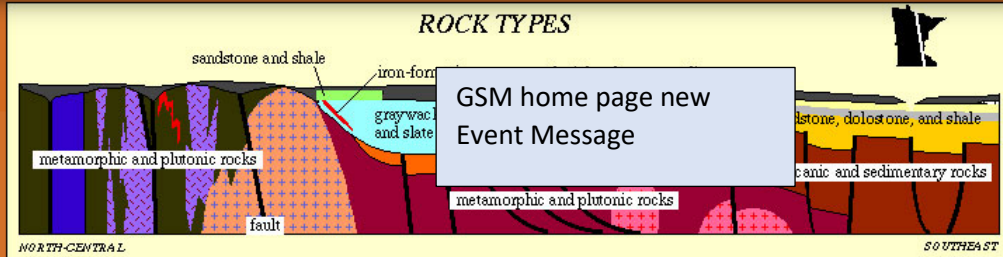

# Cancel March 16 lecture

View Edit Track

Created

**Event Active:**

Active

**Event Notice Message:**

**Due to the COVID-19 virus, GSM has decided to CANCEL the GSM lecture scheduled for Monday evening, March 16. We are hoping that we can reschedule the lecture for one of the alternate Mondays in the next few weeks. You will be informed on this web site if and when this lecture is rescheduled.**